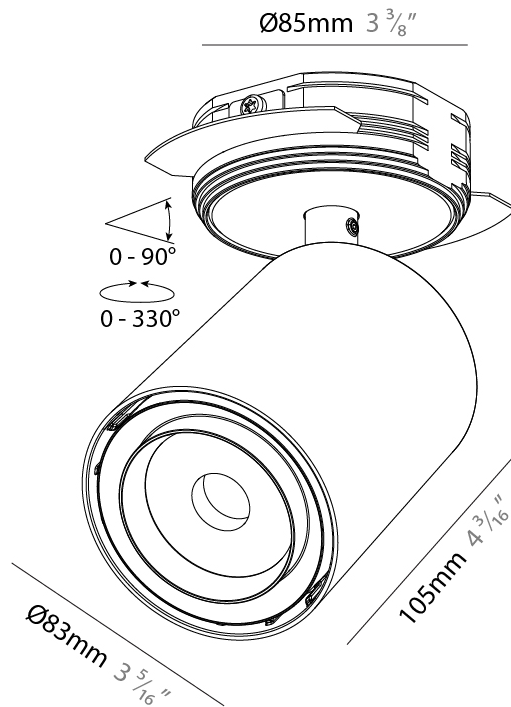

GENERAL

Series: Centriq
Subseries: Centriq In Flex
Partner: Prolicht
Division: Architectural
Installation: Surface
Product Type: Spots
Mounting Location: Ceiling
Light Distribution: Adjustable / Downlight

PHYSICAL

Shape: Cylinder
Diameter (mm): 83
Diameter (in): 3 1/4
Height (mm): 160
Height (in): 6 5/16
Ceiling Thickness (mm): 10 / 12.5 / 15 / 25
Ceiling Thickness (in): 3/8 or 1/2 or 9/16 or 1
Weight (kg): 0.9
Fixture Finish: SSR / BKV / CWI / CRY / HAB / UFT / ITA / RUA / FTG / MYG / LOD / PUS / FRO / FUP / KIA / POP / BLS / SPG / MEY / GOH / CHC / COM / ABZ / JAG / OBR / MOS / ROR
Fixture Material: Aluminum
Cut-out Measurements: Dia. 86mm / 3 3/8"

ELECTRICAL

Lamp Type: LED
Input Wattage (W): 21.1
Dimming: Non-Dimming / Phase Dimming / DALI Dimming / 0-10V Dimming / MATTER Dimming / Casambi
Driver Included: No
Driver Location: Remote
Driver Type: Constant Current - Universal
Driver Class: Class 2
Input Voltage (V): 120
Constant Current (MA): 500mA

LED

Color Temperature (°K): 2700 / 3000 / 3500 / 4000
Max. Delivered Lumen (lm): Max 1447
Nominal Lumen (lm): Max 1907
CRI: >90 CRI
Efficiency (%): 70.4
Lamp Life (hrs): 50000

OPTICAL

Beam Angle: 18, 36, 46
Adjustability: Rotational 360°; Tilt 90° (±45°)

RATINGS AND CERTIFICATIONS

Certified By: Certified for North American Standards
IP rating: IP20