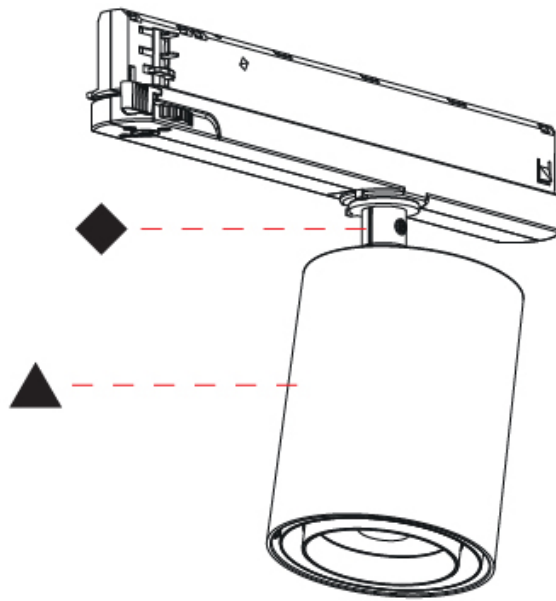

CENTRIQ IN FLEX TRACK

A3T221-

PROJECT
TYPE
SPECIFIER
QUANTITY
DATE