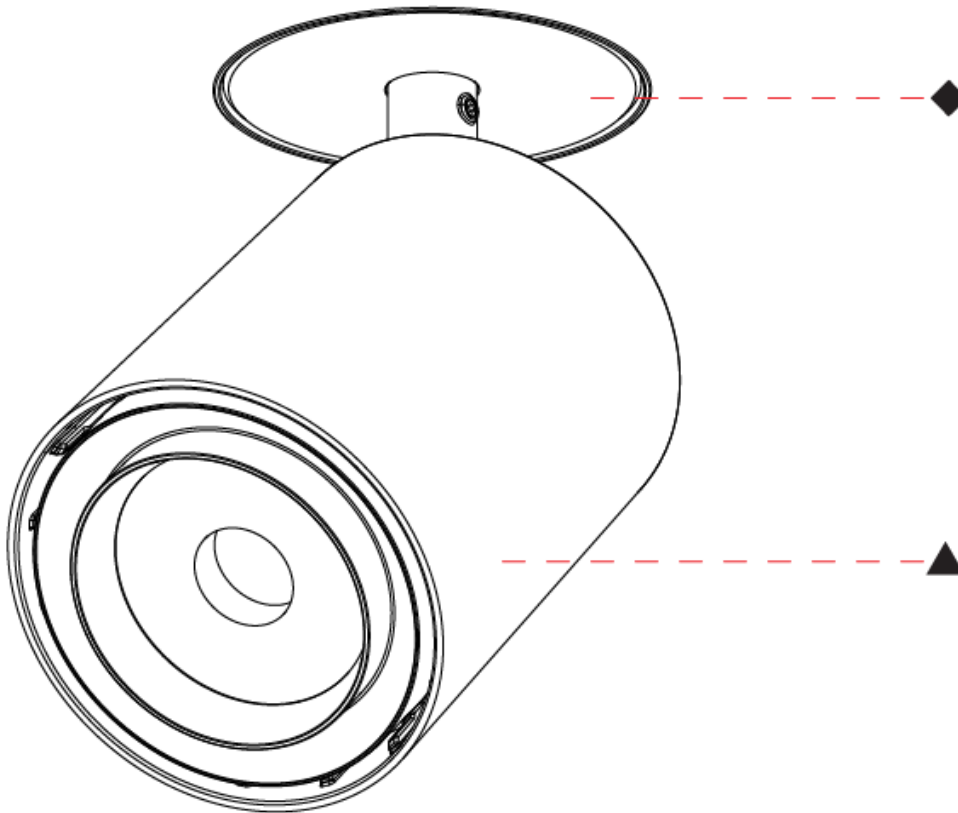

CENTRIQ IN FLEX SURFACE

A3D457-

PROJECT

TYPE

SPECIFIER

QUANTITY

DATE

A