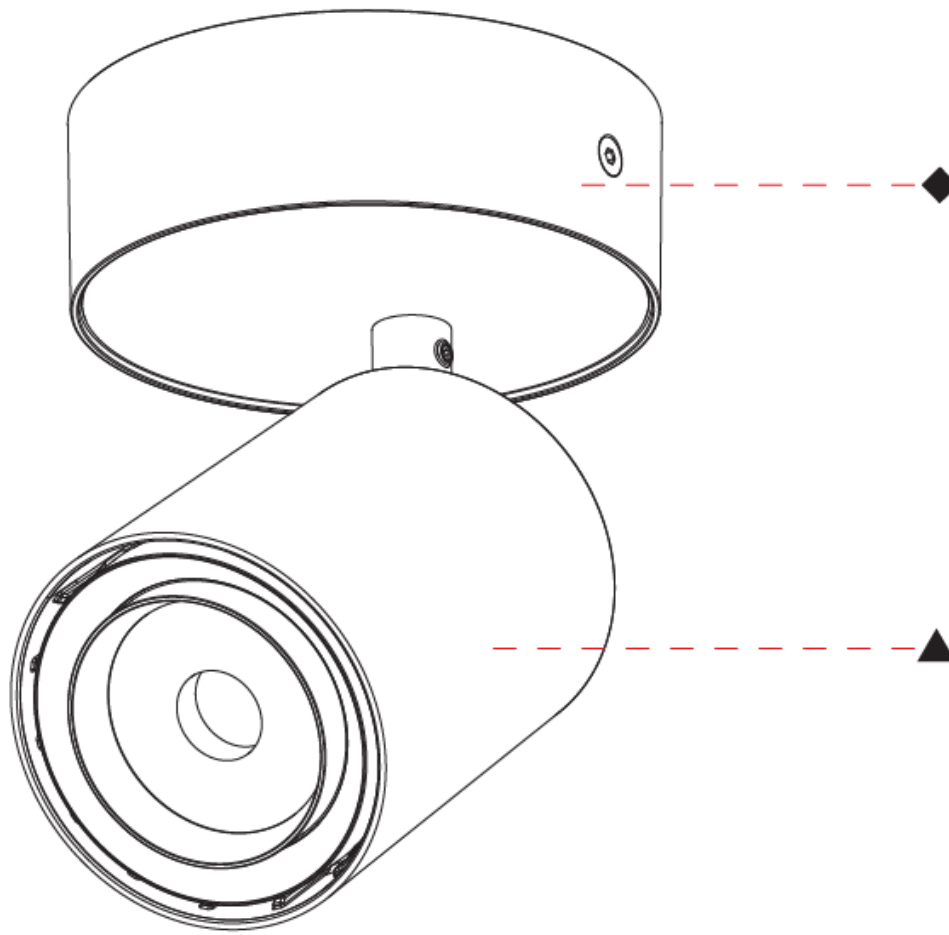

CENTRIQ IN FLEX SURFACE

A3D435-

PROJECT	_____
TYPE	_____
SPECIFIER	_____
QUANTITY	_____
DATE	_____

A