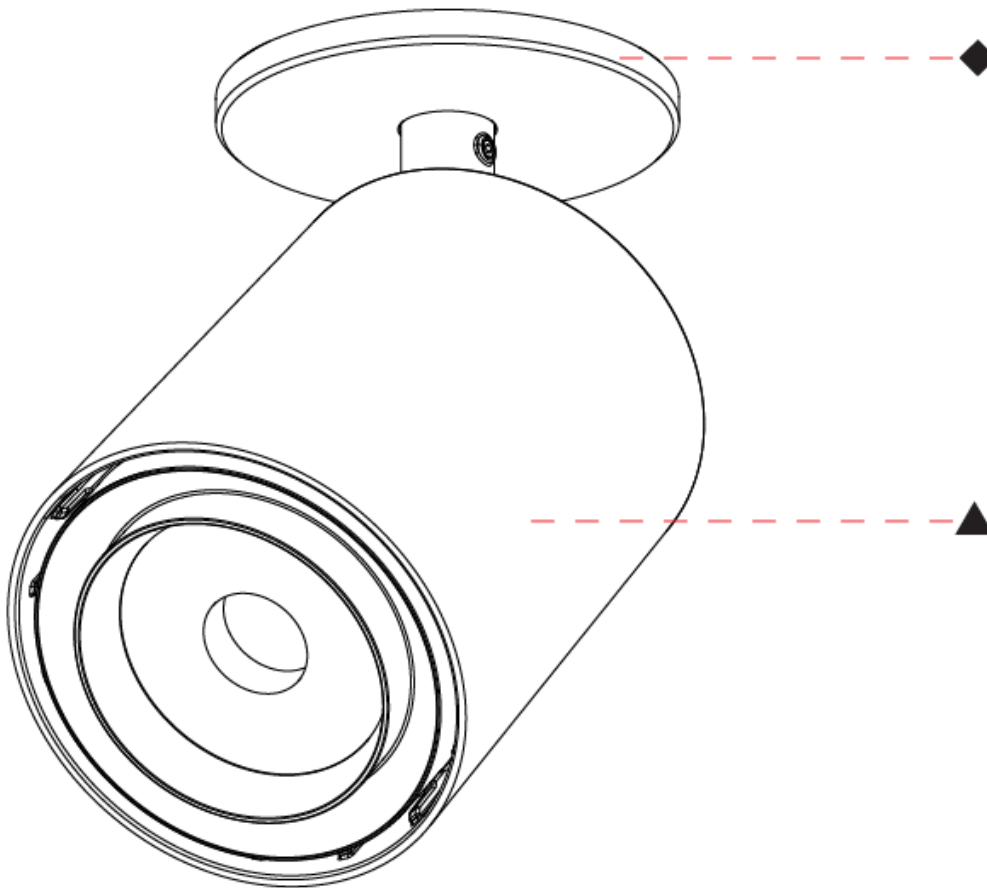

CENTRIQ IN FLEX SURFACE

A3D455-

PROJECT

TYPE

SPECIFIER

QUANTITY

DATE

A