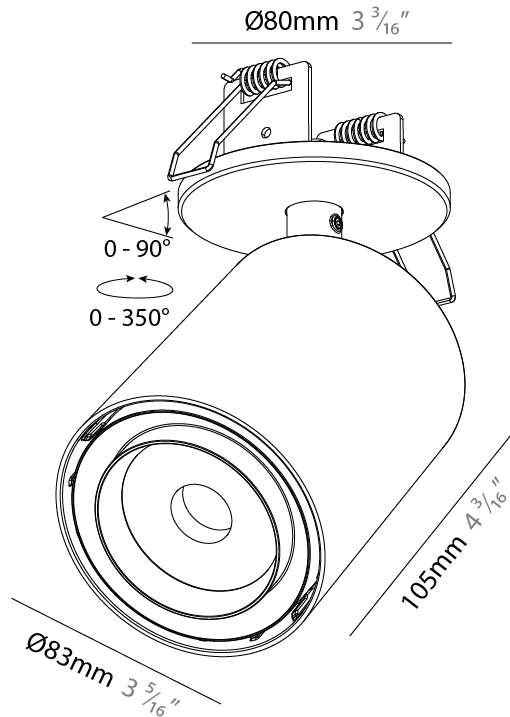

GENERAL

Series: Centriq
Subseries: Centriq In Flex
Partner: Prolicht
Division: Architectural
Installation: Surface
Product Type: Spots
Mounting Location: Ceiling
Light Distribution: Adjustable / Downlight

PHYSICAL

Shape: Cylinder
Diameter (mm): 83
Diameter (in): 3 1/4
Height (mm): 160
Height (in): 6 5/16
Weight (kg): 0.8
Fixture Finish: SSR / BKV / CWI / CRY / HAB / UFT / ITA / RUA / FTG / MYG / LOD / PUS / FRO / FUP / KIA / POP / BLS / SPG / MEY / GOH / CHC / COM / ABZ / JAG / OBR / MOS / ROR
Fixture Material: Aluminum
Cut-out Measurements: Dia. 68mm / 2 11/16"

ELECTRICAL

Lamp Type: LED
Input Wattage (W): 21.1
Dimming: Non-Dimming / Phase Dimming / DALI Dimming / 0-10V Dimming / MATTER Dimming / Casambi
Driver Included: No
Driver Location: Remote
Driver Type: Constant Current - Universal
Driver Class: Class 2
Input Voltage (V): 120
Constant Current (MA): 500mA

LED

Color Temperature (°K): 2700 / 3000 / 3500 / 4000
Max. Delivered Lumen (lm): Max 1447
Nominal Lumen (lm): Max 1907
CRI: >90 CRI
Efficiency (%): 70.4
Lamp Life (hrs): 50000

OPTICAL

Beam Angle: 18, 36, 46
Adjustability: Rotational 360°; Tilt 90° (±45°)

RATINGS AND CERTIFICATIONS

Certified By: Certified for North American Standards
IP rating: IP20