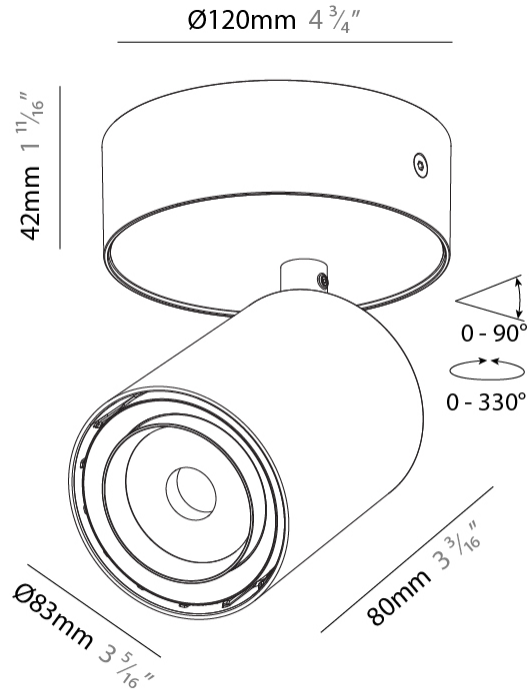

1. To build a product code in our configurator select the specify button on the base model # product page
2. To build a manual product code on this datasheet choose from the options listed below in blue font and add the suffix to the base model #

GENERAL

Series: Centriq
Subseries: Centriq In Flex
Partner: Prolicht
Division: Architectural
Installation: Surface
Product Type: Spots
Mounting Location: Ceiling
Light Distribution: Adjustable / Downlight

PHYSICAL

Shape: Cylinder
Diameter (mm): 83
Diameter (in): 2 ⁹/₁₆
Height (mm): 185
Height (in): 7 ⁵/₁₆
Weight (kg): 1.1
Fixture Finish: SSR / BKV / CWI / CRY / HAB / UFT / ITA / RUA / FTG / MYG / LOD / PUS / FRO / FUP / KIA / POP / BLS / SPG / MEY / GOH / CHC / COM / ABZ / JAG / OBR / MOS / ROR
Fixture Material: Aluminum

ELECTRICAL

Lamp Type: LED
Input Wattage (W): 20.6
Dimming: [Non-Dimming / DALI Dimming](#)
Driver Included: Yes
Driver Location: Integrated
Driver Type: Constant Current - Universal
Driver Class: Class 2
Input Voltage (V): 120
Upon Request: 0-10V dimming / Phase Dimming

LED

Color Temperature (°K): [2700 / 3000 / 3500 / 4000](#)
Max. Delivered Lumen (lm): Max 1447
Nominal Lumen (lm): Max 1907
CRI: >90 CRI
Lamp Life (hrs): 50000

OPTICAL

Beam Angle: 18, 36, 46
Adjustability: Rotational 350°; Tilt 90°

RATINGS AND CERTIFICATIONS

Certified By: Certified for North American Standards
IP rating: IP20
Glare Rating: ≤ 16